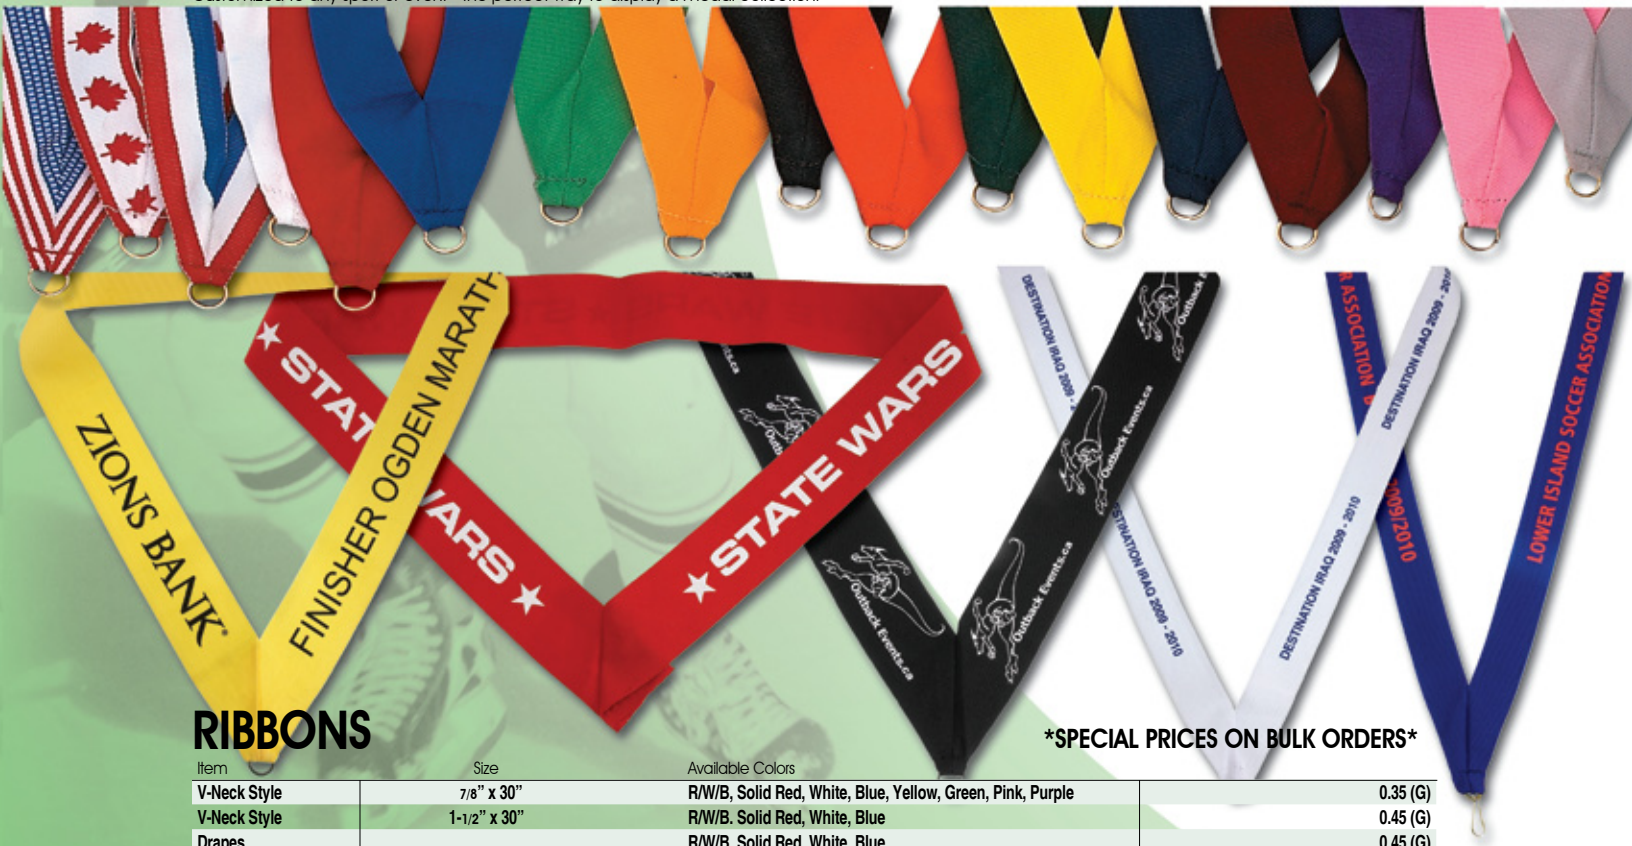

* FOR HIGHER QUANTITY CALL FACTORY. (5A4G)

Medals

Winner

Success

INSPIRATIONAL AWARD

Customized to any sport or event - the perfect way to display a medal collection.

QUOTE

RIBBONS

Item	Size	Available Colors	
V-Neck Style	7/8" x 30"	R/W/B, Solid Red, White, Blue, Yellow, Green, Pink, Purple	0.35 (G)
V-Neck Style	1-1/2" x 30"	R/W/B, Solid Red, White, Blue	0.45 (G)
Drapes		R/W/B, Solid Red, White, Blue	0.45 (G)

MANY OTHER COLORS AVAILABLE - CALL TO INQUIRE.

PRINTED RIBBONS • ONE COLOR • CONTINUOUS PRINT • V-NECK

ASSEMBLED TO OUR PRODUCT.

Item	Size				DELIVERY: 5 - 6 weeks
		500	1000	2500*	Set-up
RIBPRINT078	7/8"	1.76	1.40	1.20	45.00
RIBPRINT150	1-1/2"	1.98	1.70	1.50	45.00