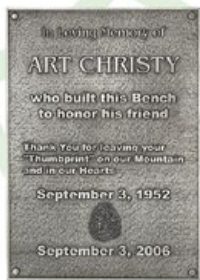

Custom Plaques and Awards Pewter - Memorial Inspirational

- Honor and Celebrate their lives and accomplishments with custom plaques and awards in Fine Pewter
- No 2D die or set up charge
- 3D modeling available
- Minimum quantity of 12
- Wood bases and engraving plates: Available fully mounted - ready for presentation
- Finish: Natural Pewter